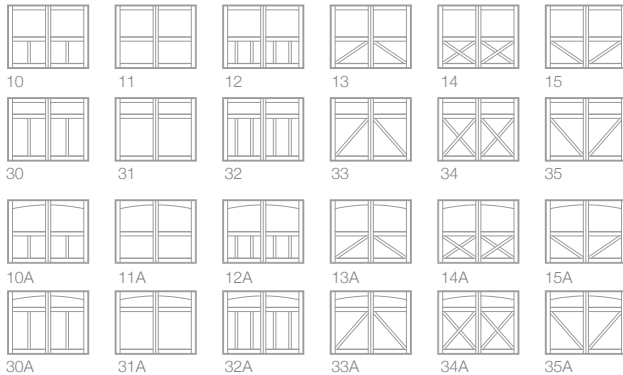

5831A shown in white with optional arched stockton window design and wrought iron hardware.

5800 SERIES OVERLAY CARRIAGE HOUSE

FIBERGLASS OVERLAY | POLYURETHANE INSULATION | R-VALUE² R-17.92

Colors¹

Door Designs

Insulation

Polyurethane Insulation
R-value²

R-17.92

Exterior Hardware

Single Row Window Designs

Double Row Window Designs

Glass³

¹ Refer to your local C.H.I. dealer for exact color match. ² R-value testing is in accordance with ASTM C518 standards. ³ Textured or tinted glass lets light in while obscuring vision and improves the natural beauty of your home.