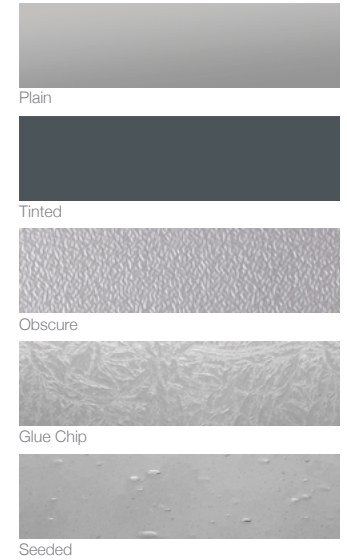

Glass³

¹ Refer to your local C.H.I. dealer for exact color match. ² R-value testing is in accordance with ASTM C518 standards. ³ Textured or tinted glass lets light in while obscuring vision and improves the natural beauty of your home.

FAUX WINDOWS

Give the illusion of installed tinted windows and keep the integrity of the door intact. Available as an option with all overlay window sections.

These garage doors are available as wind load doors. Refer to your local C.H.I. Dealer if wind load doors are required where you live.

C.H.I. HASSLE-FREE WARRANTY

C.H.I. has a reputation for manufacturing quality garage doors, so it's only fitting that our hassle-free warranty outperforms all others.

Your Local Garage Door Professional

▶ Learn more at www.chiohd.com/5800

www.chiohd.com

1485 Sunrise Drive | Arthur, IL 61911 | USA