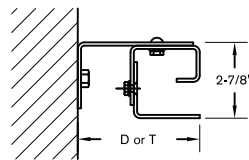

Series 7500 Fire Shutters

Face of Wall Mount

	D	T
Manual	5-1/2"	6-1/2"
Awning Crank	7-1/2"	6-1/2"

Between Jamb Mount

	D	T
Manual	5-1/2"	6-1/2"
Awning Crank	7-1/2"	6-1/2"