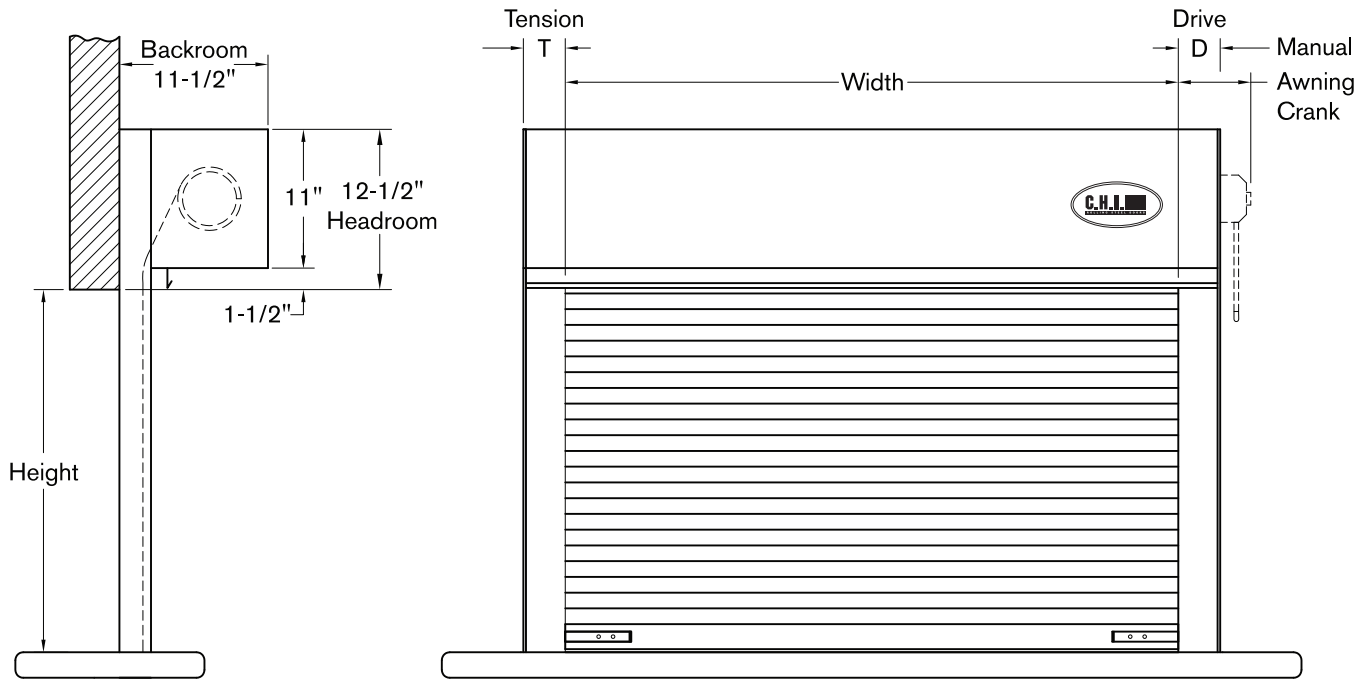

Series 7500 Fire Shutters

Face of Wall Mount

	D	T
Manual	5-1/2"	6-1/2"
Awning Crank	7-1/2"	6-1/2"

Between Jamb Mount

	D	T
Manual	5-1/2"	6-1/2"
Awning Crank	7-1/2"	6-1/2"