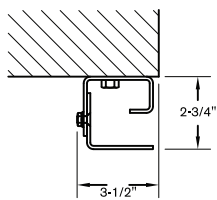

Series 7500 Fire Shutters

Face of Wall Mount

	D	T
Manual	5-1/2"	6-1/2"
Awning Crank	7-1/2"	6-1/2"

Between Jamb Mount

	D	T
Manual	5-1/2"	6-1/2"
Awning Crank	7-1/2"	6-1/2"