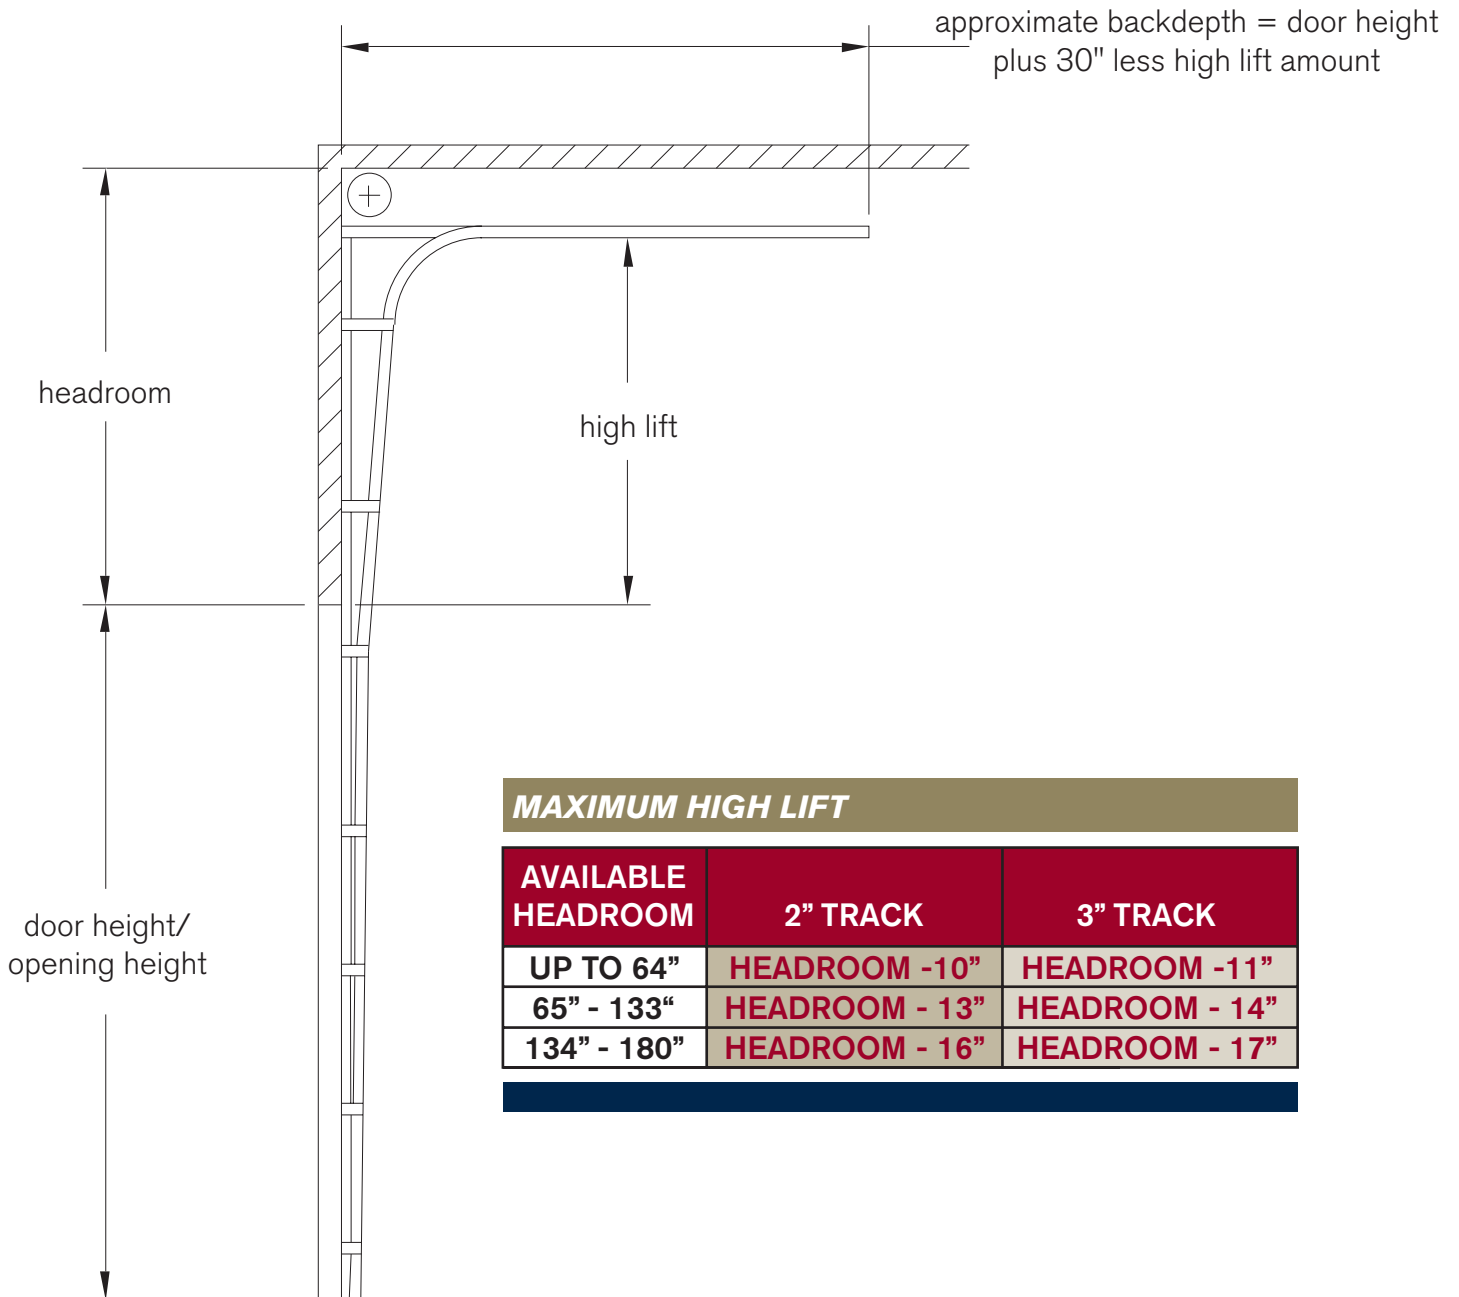

# HEADROOM AND BACKDEPTH REQUIREMENTS FOR HIGH LIFT DOORS

**MAXIMUM HIGH LIFT**

AVAILABLE HEADROOM	2" TRACK	3" TRACK
UP TO 64"	HEADROOM - 10"	HEADROOM - 11"
65" - 133"	HEADROOM - 13"	HEADROOM - 14"
134" - 180"	HEADROOM - 16"	HEADROOM - 17"