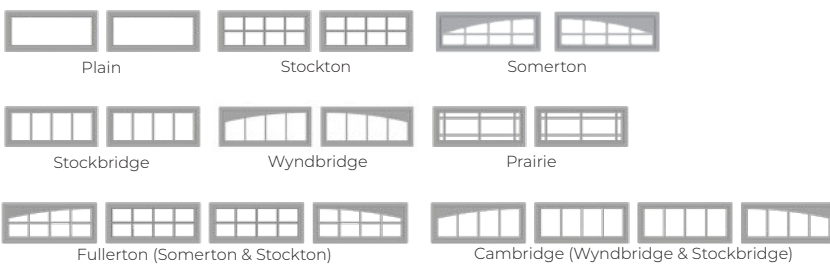

CHOOSE YOUR OPTIONS

SPECIFICATIONS	ThermoGuard™	ThermoSteel™	TS-138	Series 24
U-Factor R-Value	0.14 18.0	0.22 9.25	0.26 7.50	0.38* 7.0*
Foam/Insulate	Polyurethane	Polystyrene	Polystyrene	T-Bond/ Plain Steel
Thickness	2 inches	2 inches	1¾ inches	2 inches
Exterior Steel	27 gauge	25 gauge	27 gauge	24 gauge
Interior Steel	27 gauge	26 gauge	27 gauge	N/A
Warranty* <i>Excludes Springs</i>	Lifetime	Lifetime	25 years	Lifetime
COLORS				*With T-Bond

White	•	•	•	•
Almond	•	•	•	•
Sandtone	•	•	•	•
Tera-Bronze	•	•	•	•
Green	•	•	•	•
Gray	•	•	•	•
Coffee	•	•	•	•
Black	•	•	•	•
Light Oak	•	•	•	•
Dark Oak	•	•	•	•
Weathered Oak	•	•	•	•
Rosewood	•	•	•	•
Color Select**	•	•	•	•

*For full warranty details contact your Midland dealer

**ColorSelect™ uses Sherwin Williams Polane® Solar Reflective Polyurethane Enamel, providing a durable, heat-repelling coating.

WINDOWS

HARDWARE

COLORS

Color Select™

*Printed colors may not be accurate. Contact your local Midland dealer for exact color samples

GLASS

*Tempered only. All other glass is available in both tempered and untempered.