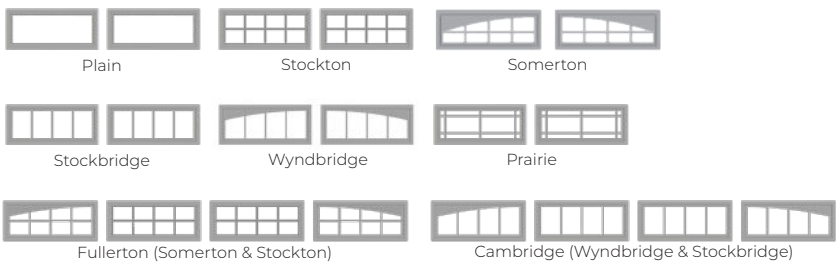

CHOOSE YOUR OPTIONS

SPECIFICATIONS	ThermoGuard™	ThermoSteel™	TS-138	Series 24
U-Factor R-Value	0.14 18.0	0.22 9.25	0.26 7.50	0.38* 7.0*
Foam/Insulate	Polyurethane	Polystyrene	Polystyrene	T-Bond/ Plain Steel
Thickness	2 inches	2 inches	1¾ inches	2 inches
Exterior Steel	27 gauge	25 gauge	27 gauge	24 gauge
Interior Steel	27 gauge	26 gauge	27 gauge	N/A
Warranty* <i>Excludes Springs</i>	Lifetime	Lifetime	25 years	Lifetime
COLORS				*With T-Bond

White	•	•	•	•
Almond	•	•	•	•
Sandtone	•	•	•	•
Tera-Bronze	•	•	•	•
Green	•	•	•	•
Gray	•	•	•	•
Coffee	•	•	•	•
Black	•	•	•	•
Light Oak	•	•	•	•
Dark Oak	•	•	•	•
Weathered Oak	•	•	•	•
Rosewood	•	•	•	•
Color Select™	•	•	•	•

*For full warranty details contact your Midland dealer

**ColorSelect™ uses Sherwin Williams Polane® Solar Reflective Polyurethane Enamel, providing a durable, heat-repelling coating.

WINDOWS

HARDWARE

COLORS

*Printed colors may not be accurate. Contact your local Midland dealer for exact color samples

GLASS

*Tempered only. All other glass is available in both tempered and untempered.