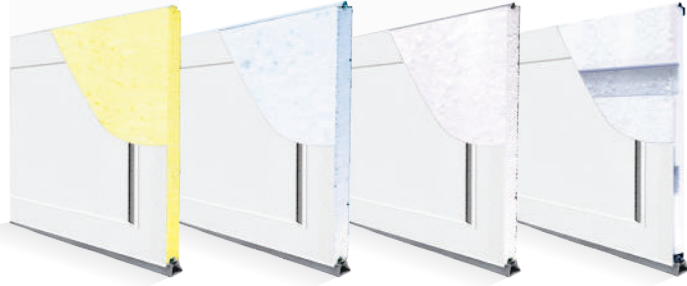

CHOOSE YOUR OPTIONS

SPECIFICATIONS	ThermoGuard™	ThermoSteel™	TS-138	Series 24
U-Factor R-Value	0.14 18.0	0.22 9.25	0.26 7.50	0.38* 7.0*
Foam/Insulate	Polyurethane	Polystyrene	Polystyrene	T-Bond/ Plain Steel
Thickness	2 inches	2 inches	1¾ inches	2 inches
Exterior Steel	27 gauge	25 gauge	27 gauge	24 gauge
Interior Steel	27 gauge	26 gauge	27 gauge	N/A
Warranty* <i>Excludes Springs</i>	Lifetime	Lifetime	25 years	Lifetime
COLORS				*With T-Bond

White	•	•	•	•
Almond	•	•	•	•
Sandtone	•	•	•	•
Tera-Bronze	•	•	•	•
Green	•	•	•	•
Gray	•	•	•	•
Coffee	•	•	•	•
Black	•	•	•	•
Light Oak	•	•	•	•
Dark Oak	•	•	•	•
Weathered Oak	•	•	•	•
Rosewood	•	•	•	•
Color Select™	•	•	•	•

*For full warranty details contact your Midland dealer

**ColorSelect™ uses Sherwin Williams Polane® Solar Reflective Polyurethane Enamel, providing a durable, heat-repelling coating.