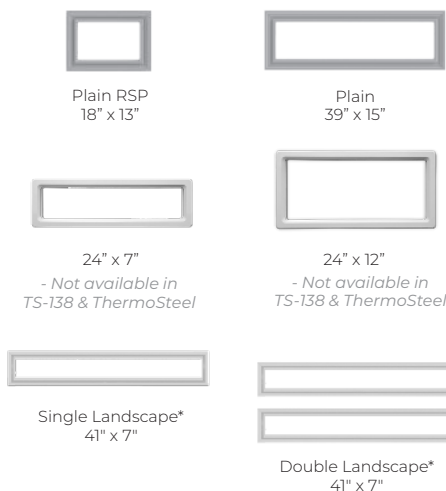

WINDOWS

*ThermoGuard only
White & Black frames only
Plain, Satin & Double Dark glass only

**Contact your dealer for custom window options.